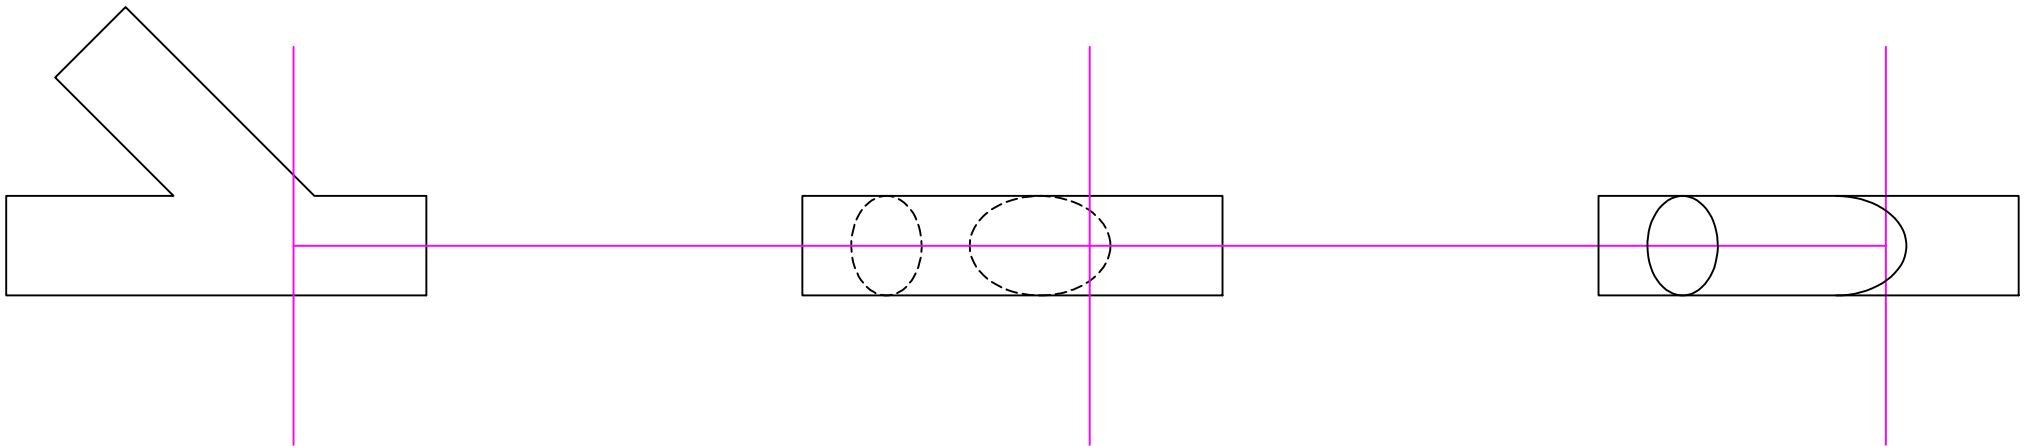

# LATERAL

FRONT

TOP

BOTTOM

## BLOCK LEGEND:

CROSS RED BW CS DL 1  
CROSS = TYPE  
RED = REDUCING

## STANDARD BLOCK LEGEND INFO:

BW = BUTTWELD  
CS = CARBON STEEL  
DS = DOUBLE LINE  
SL = SINGLE LINE