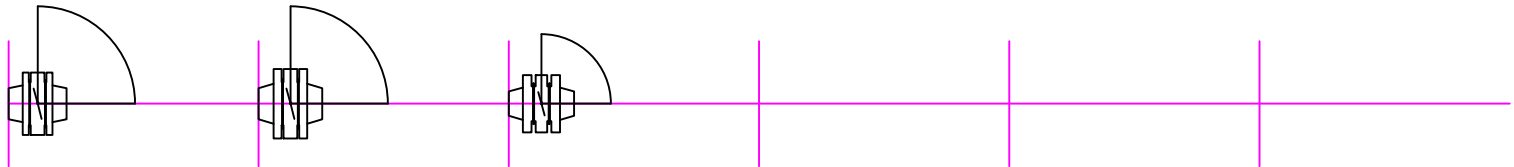

# HIGH PERFORMANCE LUG BUTTERFLY VALVE

150#

300#

600#

900#

1500#

2500#

TOP/FRONT VIEW (1)

TOP VIEW  
W/LEVER (2)

FRONT VIEW  
W/LEVER (3)

**BLOCK LEGEND:**  
 BFV HP L 150 CS RF with WNF 1  
 BFV = BUTTERFLY VALVE  
 HP = HIGH PERFORMANCE  
 L = LUG

**STANDARD BLOCK LEGEND INFO:**  
 150 = CLASS  
 CS = CARBON STEEL  
 RF = RAISED FACE  
 WNF = WELD NECK FLANGE  
 DS = DOUBLE LINE  
 SL = SINGLE LINE