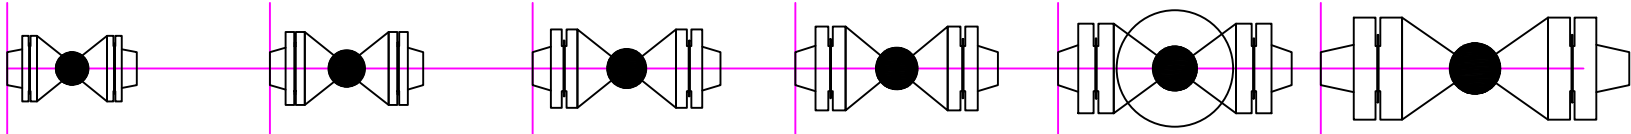

2-way GLOBE VALVE

150#

300#

600#

900#

1500#

2500#

TOP/FRONT VIEW (1)

TOP VIEW
W/HANDWHEEL (2)

FRONT VIEW
W/HANDWHEEL (3)

BLOCK LEGEND:
GLV 2-way 150 CS RF with WNF 1
GLV = GLOBE VALVE

STANDARD BLOCK LEGEND INFO:
150 = CLASS
CS = CARBON STEEL
RF = RAISED FACE
WNF = WELD NECK FLANGE
DS = DOUBLE LINE
SL = SINGLE LINE