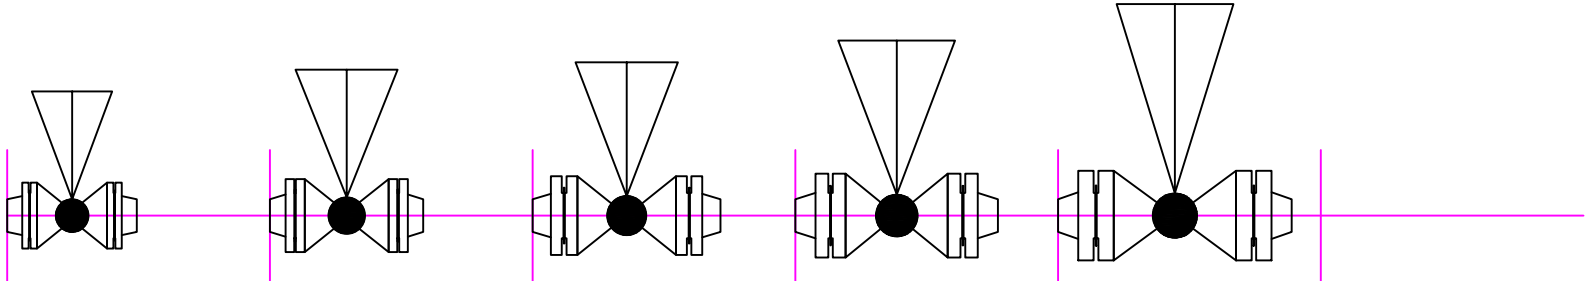

2-way GLOBE VALVE

150#

300#

600#

900#

1500#

2500#

TOP/FRONT VIEW (1)

TOP VIEW
W/HANDWHEEL (2)

FRONT VIEW
W/HANDWHEEL (3)

BLOCK LEGEND:
GLV 2-way 150 CS RF with WNF 1
GLV = GLOBE VALVE

STANDARD BLOCK LEGEND INFO:
150 = CLASS
CS = CARBON STEEL
RF = RAISED FACE
WNF = WELD NECK FLANGE
DS = DOUBLE LINE
SL = SINGLE LINE