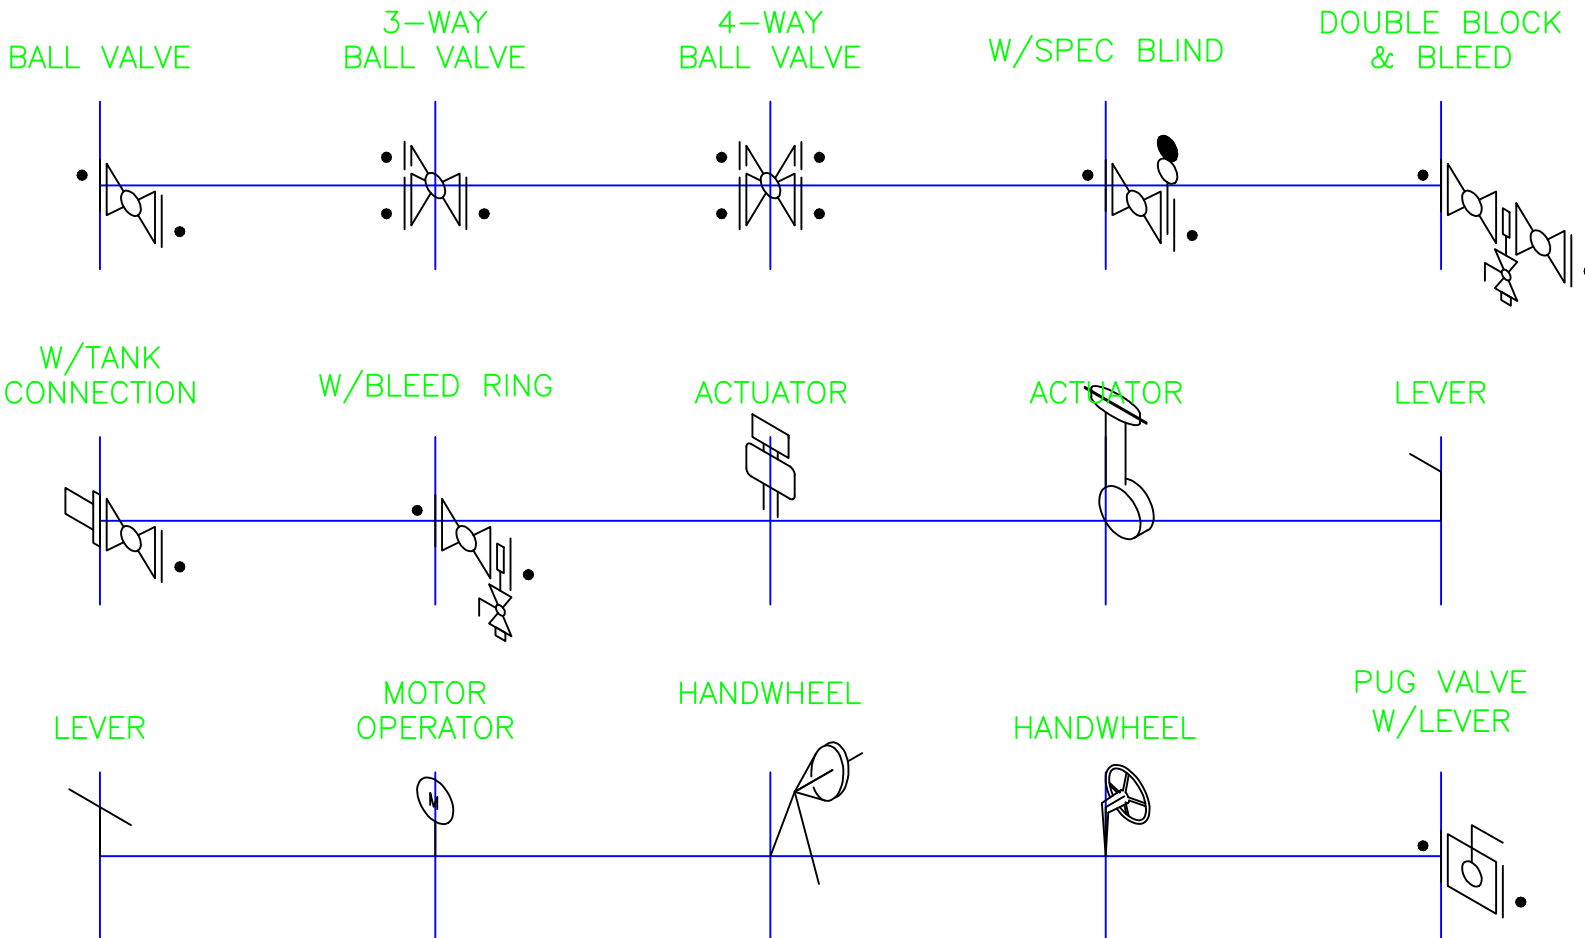

ISO BALL VALVE & ACCESSORIES

PLANE LEGEND:
 LP = LEFT PLANE
 RP = RIGHT PLANE
 TLP = TOP LEFT PLANE
 TRP = TOP RIGHT PLANE