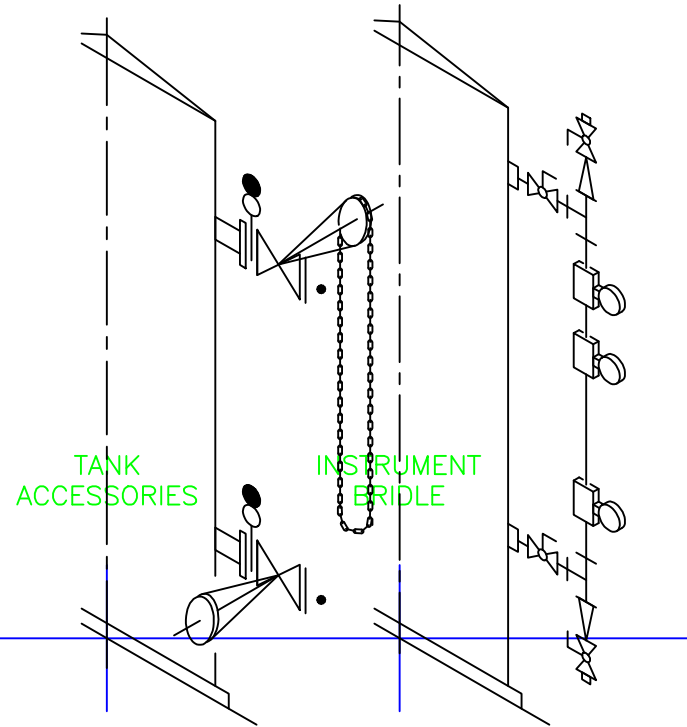

# ISO TANK VESSEL & ACCESSORIES

HORIZONTAL  
VESSEL

VERTICAL  
VESSEL

TANK

TANK

TANK  
ACCESSORIES

INSTRUMENT  
BRIDGE

PLANE LEGEND:  
LP = LEFT PLANE  
RP = RIGHT PLANE  
TLP = TOP LEFT PLANE  
TRP = TOP RIGHT PLANE