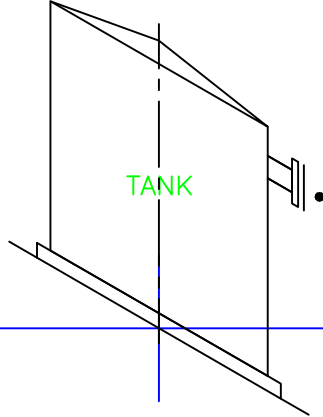

# ISO TANK VESSEL & ACCESSORIES

HORIZONTAL  
VESSEL

VERTICAL  
VESSEL

TANK

TANK

TANK  
ACCESSORIES

INSTRUMENT  
BRIDGE

PLANE LEGEND:  
LP = LEFT PLANE  
RP = RIGHT PLANE  
TLP = TOP LEFT PLANE  
TRP = TOP RIGHT PLANE