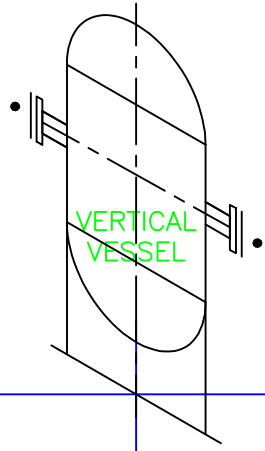

# ISO TANK VESSEL & ACCESSORIES

HORIZONTAL  
VESSEL

VERTICAL  
VESSEL

TANK

TANK

TANK  
ACCESSORIES

INSTRUMENT  
BRIDGE

PLANE LEGEND:  
LP = LEFT PLANE  
RP = RIGHT PLANE  
TLP = TOP LEFT PLANE  
TRP = TOP RIGHT PLANE