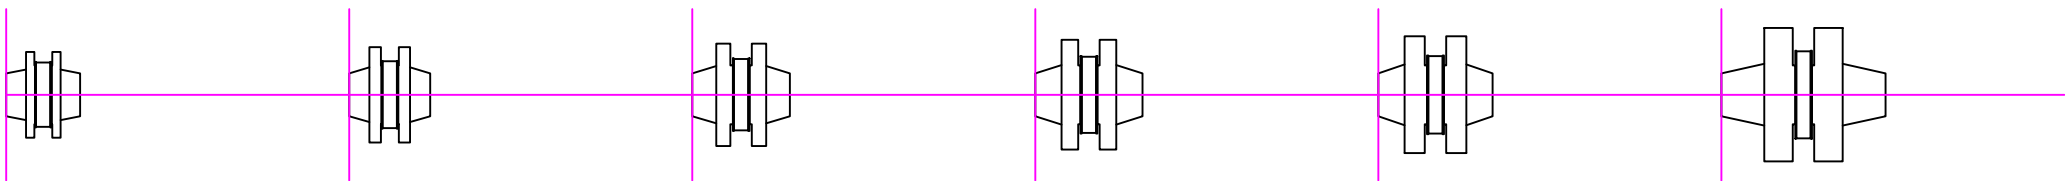

# BLEED RING with WELD NECK FLANGE

150# (1)

300# (2)

600# (3)

900# (4)

1500# (5)

2500# (6)

BLOCK LEGEND:  
Bleed Ring 150 CS with WNF 1  
BR = BLEED RING

STANDARD BLOCK LEGEND INFO:  
150 = CLASS  
CS = CARBON STEEL  
RF = RAISED FACE  
WNF = WELD NECK FLANGE  
DS = DOUBLE LINE  
SL = SINGLE LINE